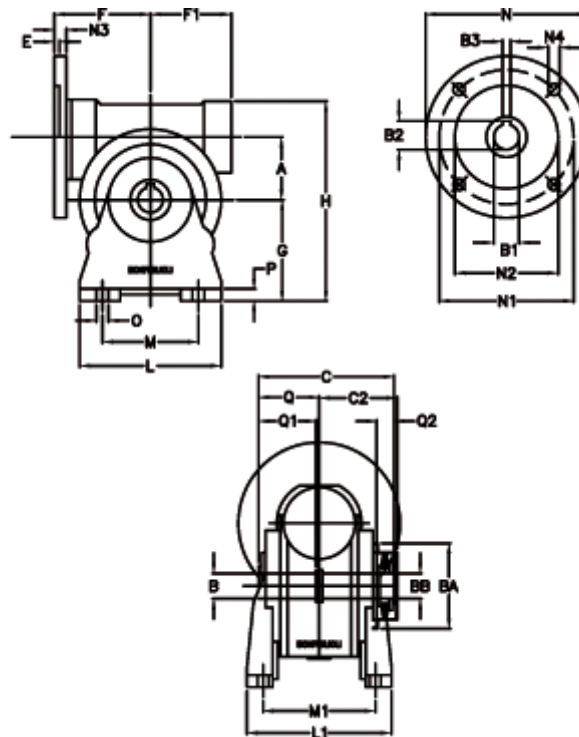

Article number: 390204901823216

Description: Worm Gear with Torque Limiter
VF 49-L1-A-18 P80B5

Measures

a = 49.50	C2 = 63,5	L1 = 124.0	O = 8.5
B = 25	Description = VF 49A-xx-80B14	m = 63	P = 12
B1 E7 = 19	E = 3.0	M1 = 98.5	Q = 51.0
B2 = 21.8	F = 70	N = 120	Q1 = 41
B3 H9 = 6	F1 = 63	N1 = 100	Q2 = 15
BA = 63	g = 82	N2 = 80	
BB H7 = 14	H = 162	N3 = 10.0	
C = 105	L = 110	N4 = 7	